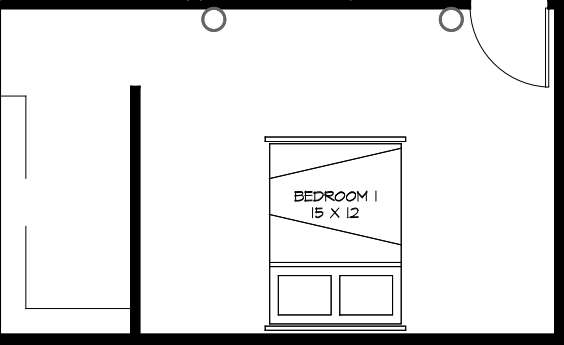

LIVING
26 X 13

UNIT B
1689 SF
2 BD / 2 BA
"LOCOMOTIVE"

KITCHEN
20 X 11

BEDROOM 2
15 X 12

BATHROOM 1
7 X 12

BATHROOM 2
4 X 12

LAUNDRY

BEDROOM 1
15 X 12