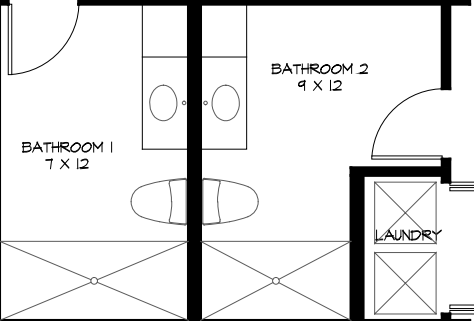

LIVING
26 X 13

UNIT B
1689 SF
2 BD / 2 BA
"LOCOMOTIVE"

KITCHEN
20 X 11

BEDROOM 2
15 X 12

BATHROOM 1
7 X 12

BATHROOM 2
4 X 12

LAUNDRY

BEDROOM 1
15 X 12